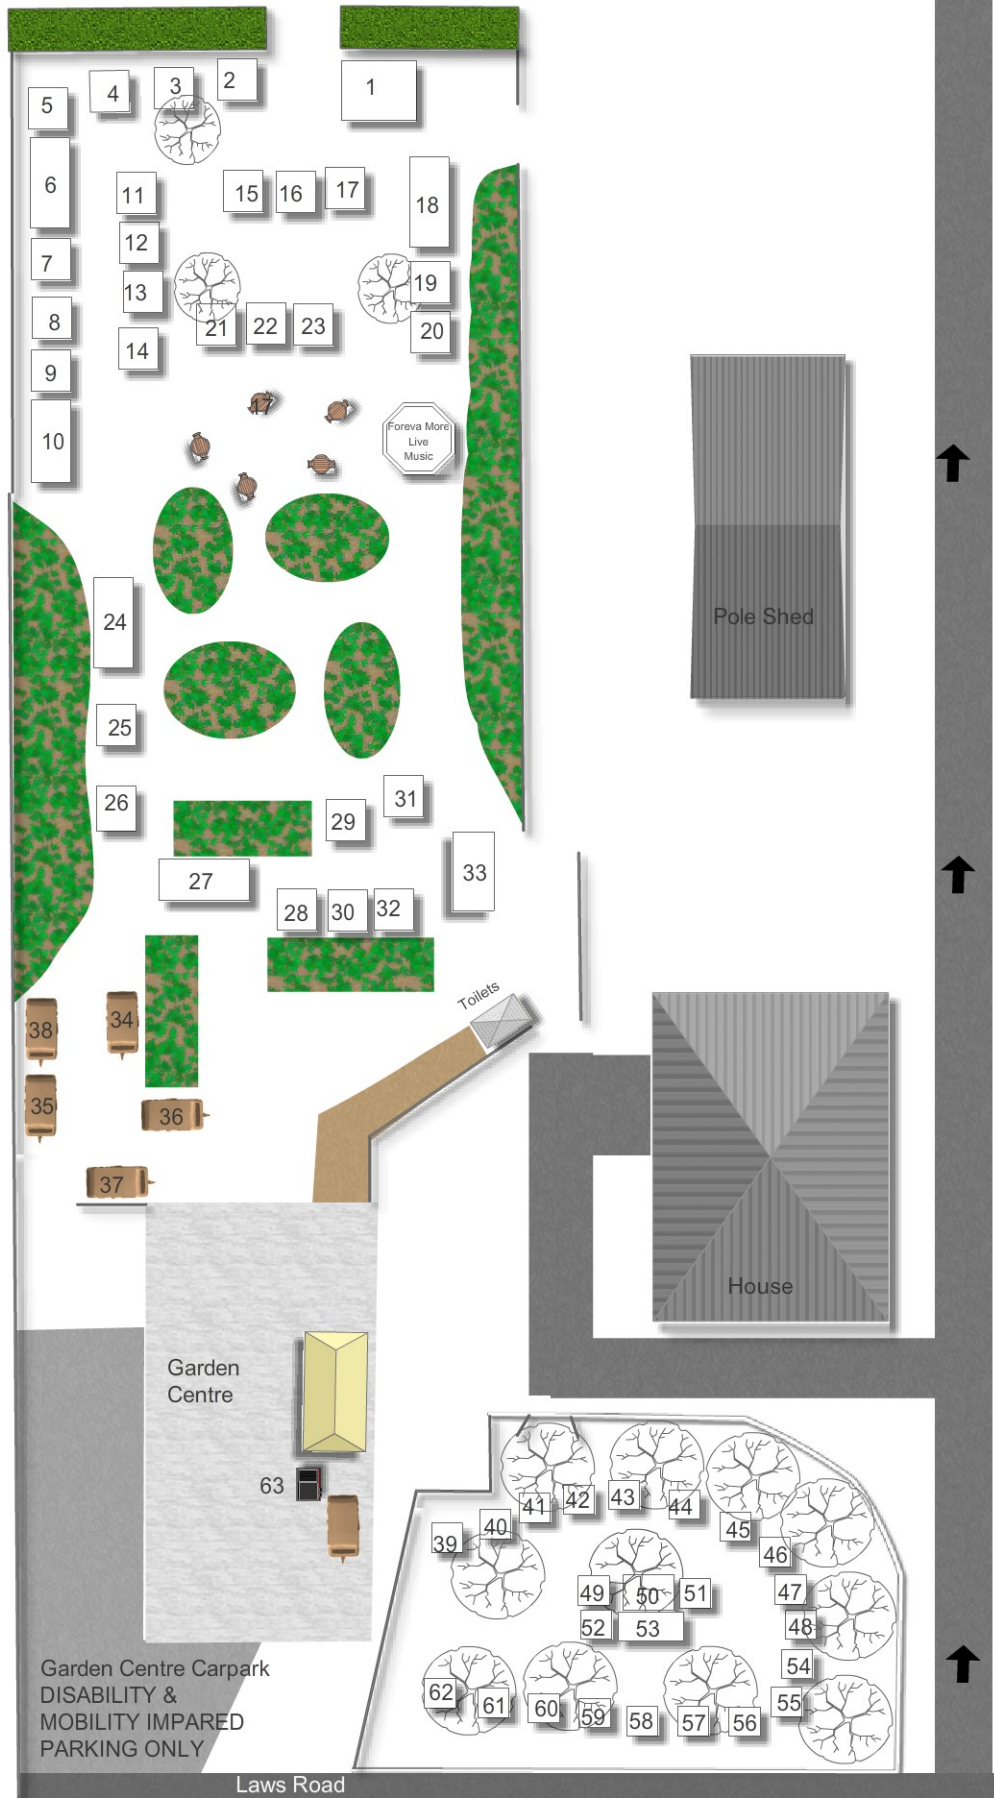

PUBLIC PARKING
IN SECOND
PADDOCK

Walk through
to market entry

MARKET
ENTRY

- 1 Bouncy Castle
- 2 Fused Glasswork
- 3 Asset Soap Co
- 4 Kaea&co
- 5 Hives Manawatu
- 6 Makita Powertools
- 7 My Artisans Choices
- 9 Kim's Crafty Creations
- 10 Woodart & Signs
- 11 The Craftery
- 13 St John Anglican Church
- 15 Windwoods Flower Co
- 16 The Overthinking Crafter/ Ladybird Online
- 17 Wheeler Kids Toys
- 18 Blackmores
- 19 Hand Made Reed Diffusers & Scented Candles
- 22 Silly Moo
- 23 Gifts From Within
- 25 Crafty Little Fox
- 26 Auntie Sue Sews & Gigi Knits
- 27 Lil Succas & more
- 28 Pixie Ink
- 30 Blossom
- 31 Sweet Snaccidents
- 32 Needle N Threads & Di Creates
- 33 RoNZ Furniture Hospital
- 34 Lion Rock Coffee & Food Truck
- 35 Willsum Food Authentic Korean Food
- 36 Mr Kool Icecream
- 37 Twilight Coffee Zone
- 38 Laughing Clowns Game
- 39 Ngahuruni Crafts
- 40 Scentsy
- 41 Cowgirl Crafts
- 43 Beckah Hand Made Beeswax Candles
- 44 Delene.NZ
- 47 Noonoo's Knitting
- 48 Duncs tractors & whatnots
- 49 Handmade Cards
- 50 Piwakawaka Creations
- 51 Volunteer HB & Radio HB
- 52 Isle of Bohemia
- 53 The Good Stuff
- 54 Arsteaus Honey
- 56 Rustic Charm Woodville
- 57 sheep to wear
- 58 Heather's Glass Creations
- 59 Barb Wire Art
- 60 Made with love
- 61 ReBecs Wood
- 62 The Licorice Pot
- 63 Little Gem Coffee & Sausage Sizzle

GENERAL PUBLIC
DRIVEWAY ENTRY

Laws Road